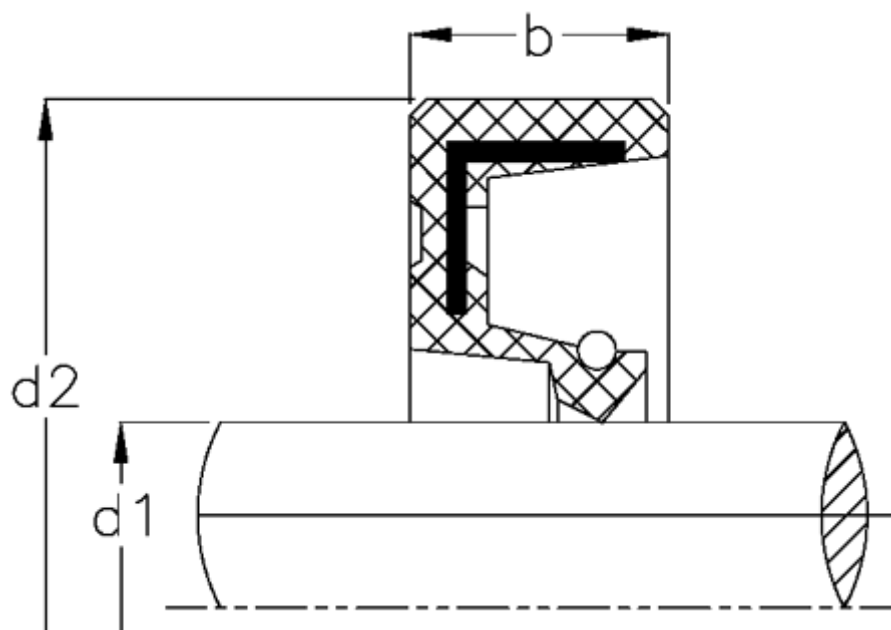

# Data Sheet

Article number: 170107001050130000

Description: KLEE Rotary shaft seal WA 70105/13  
NBR nitrile rubber, standard

## Measures

---

b = 13  
d1 = 70  
d2 = 105  
Material = NBR